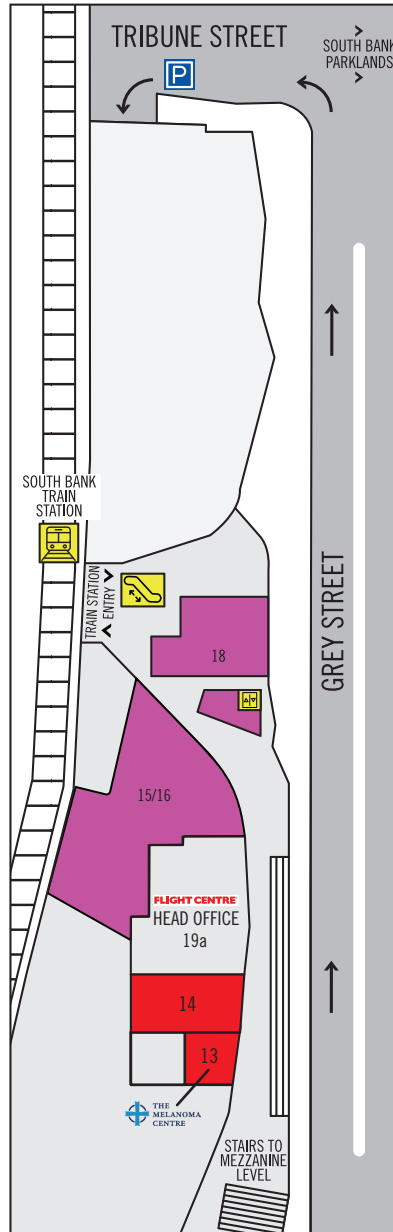

CENTRE DIRECTORY

EAT DRINK PLAY

LOWER GROUND

UPPER GROUND

FRESH FOOD

Fleet Street Merchants	19b
Sunlit Asian Supermarket	6
Woolworths Metro	8

DINING & ENTERTAINMENT

Ariake on Grey	9b
ISPA Kebabs	7b
McDonald's	1
Mi Casa Café	4
Mrs Luu's	12
The Rose and Crown Pub	18
X-Golf & Hey Caddy	15/16

SERVICES

Flight Centre	19a
Lux Nail Bar & Co.	7a
Mars Orthodontics	14
Secure Parking	(Entry on Tribune Street or Vulture Street)
The Melanoma Centre	13
TerryWhite Chemmart	5

MEZZANINE LEVEL