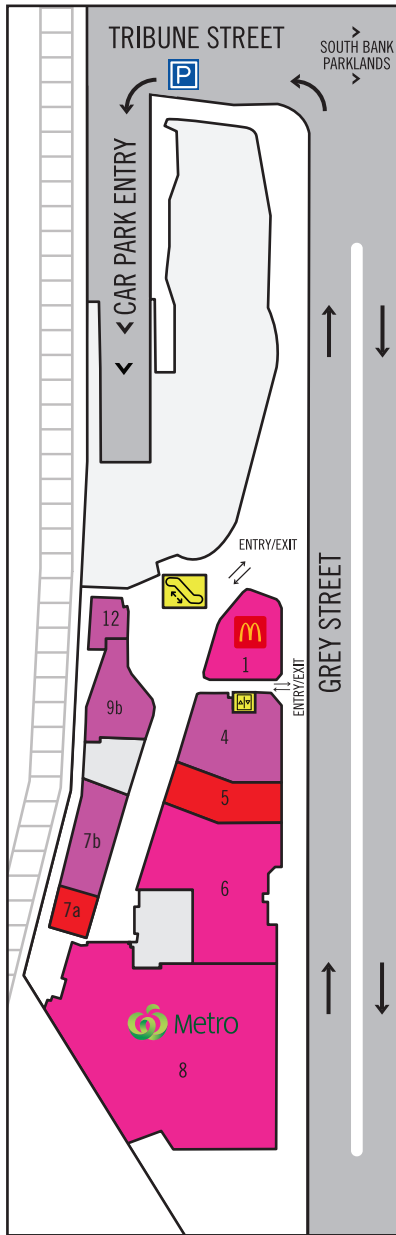

CENTRE DIRECTORY

EAT DRINK PLAY

LOWER GROUND

UPPER GROUND

FRESH FOOD

Fleet Street Merchants	19b
Sunlit Asian Supermarket	6
Woolworths Metro	8

DINING & ENTERTAINMENT

Ariake on Grey	9b
ISPA Kebabs	7b
McDonald's	1
Mi Casa Café	4
Mrs Luu's	12
The Rose and Crown Pub	18
X-Golf & Hey Caddy	15/16

SERVICES

Flight Centre	19a
Lux Nail Bar & Co.	7a
Mars Orthodontics	14
Secure Parking	(Entry on Tribune Street or Vulture Street)
The Melanoma Centre	13
TerryWhite Chemmart	5

MEZZANINE LEVEL