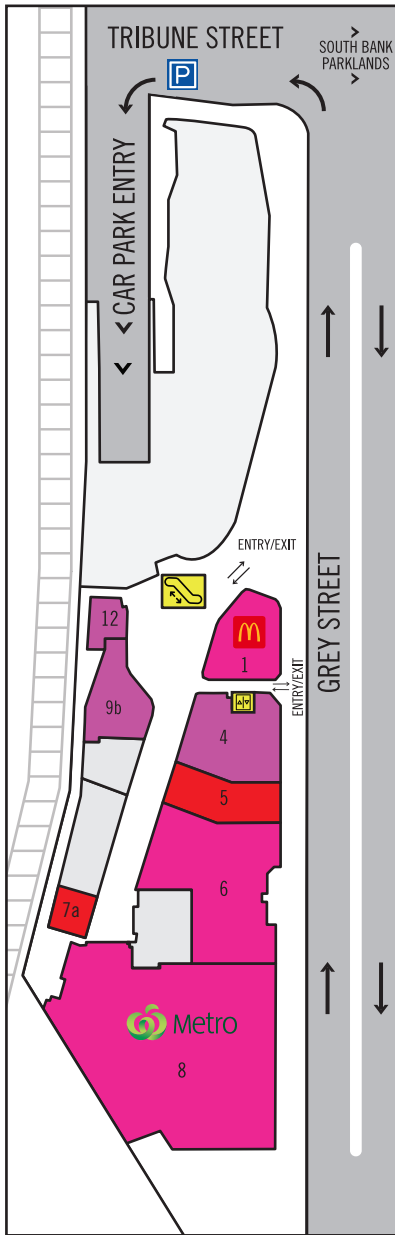

# CENTRE DIRECTORY

## LOWER GROUND

## FRESH FOOD

Fleet Street Merchants	19b
Sunlit Asian Supermarket	6
Woolworths Metro	8

## SERVICES

Flight Centre	19a
Lux Nail Bar & Co.	7a
Secure Parking	(Entry on Tribune Street or Vulture Street)
The Melanoma Centre	13
TerryWhite Chemmart	5