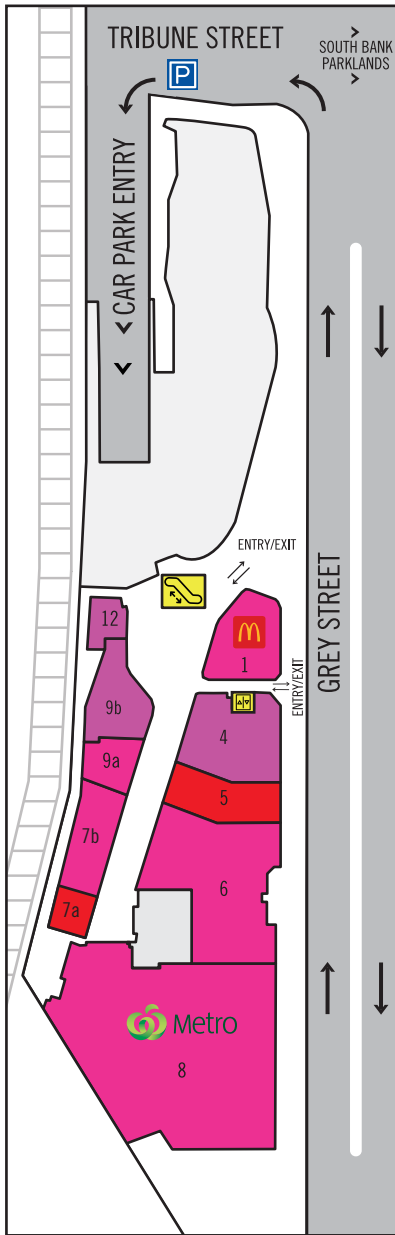

CENTRE DIRECTORY

LOWER GROUND

UPPER GROUND

EAT DRINK SHOP

FRESH FOOD

McDonald's	1
Stone Artisan Bakers	9a
Sunlit Asian Supermarket	6
Vulture & Grey	19b
Woolworths Metro	8

CASUAL DINING

Ariake on Grey	9b
Mi Casa Café	4
Mrs Luu's	12

SERVICES

Flight Centre	19a
Lux Nail Bar & Co.	7a
Secure Parking	(Entry on Tribune Street or Vulture Street)
South Bank Family Doctors	13
TerryWhite Chemmart	5
Westpac	14

Escalators Lifts Parking

MEZZANINE LEVEL