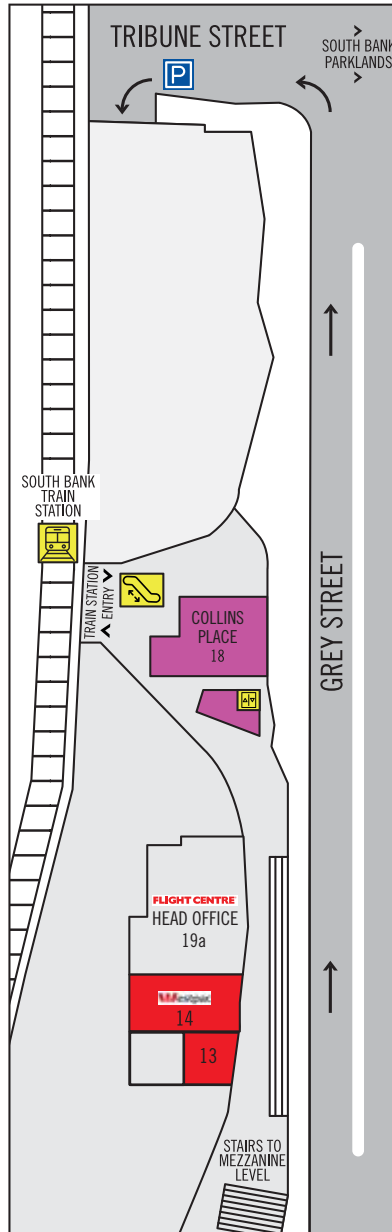

CENTRE DIRECTORY

LOWER GROUND

UPPER GROUND

EAT DRINK SHOP

FRESH FOOD

McDonald's	1
Stone Artisan Bakers	9a
Sunlit Asian Supermarket	6
Vulture & Grey	19b
Woolworths Metro	8

CASUAL DINING

Ariake on Grey	9b
Mi Casa Café	4
Mrs Luu's	12

SERVICES

Flight Centre	19a
Lux Nail Bar & Co.	7a
Secure Parking	(Entry on Tribune Street or Vulture Street)
South Bank Family Doctors	13
TerryWhite Chemmart	5
Westpac	14

Escalators Lifts Parking

MEZZANINE LEVEL